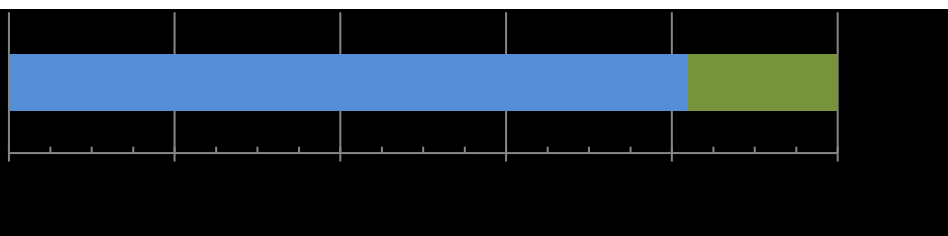

Gender - Current	#	%
Male	2772	82.0%
Female	610	18.0%

Gender - 2016	#	%
Male	2878	82.8%
Female	596	17.2%