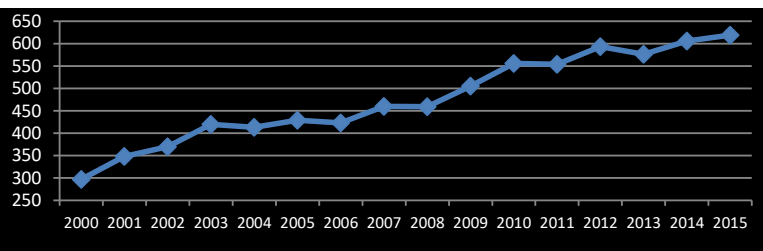

Registered Participant - Female Stats

Total Females	610	18%

Language		% Mem
English	327	9.7%
French	283	8.4%

Female Age Breakdown		% age group
≤29	218	22.2%
30-39	229	20.3%
40-49	92	15.4%
50+	71	10.6%

Female CoP Breakdown		% total CoP
No CoP	50	17.2%
Solo	156	18.3%
A CoP	76	14.6%
B CoP	158	21.7%
C CoP	133	19.6%
D CoP	37	11.9%
E CoP	0	0.0%

Female Affiliation since 2000		
2000	297	+/-
2001	348	17.2%
2002	370	6.3%
2003	420	13.5%
2004	413	-1.7%
2005	429	3.9%
2006	423	-1.4%
2007	460	8.7%
2008	459	-0.2%
2009	505	10.0%
2010	556	10.1%
2011	554	-0.4%
2012	593	7.0%
2013	576	-2.9%
2014	606	5.2%
2015	619	2.1%
2016	596	-3.7%
2017	610	-1.5%
Total change since 2000: 205.4%		

Female Ratings Breakdown		% of Rated
C1	77	15%
C2	44	15%
JM	21	10%
GCI	33	8%
SSI	36	18%
SSE	18	14%
PFF	15	10%
Active EJR	27	7%
Rigger A	19	13%
Rigger B	0	0%
Rigger C	0	0%

Judge Ratings Breakdown		% of Rated
QE	0	0.0%
Provincial	6	35.3%
National	8	72.7%
International	6	75.0%

Prov Female Breakdown		Avg Yrs	Avg Age
British Columbia	69	7.2	37.0
Alberta	67	8.1	35.4
Saskatchewan	11	6.7	37.3
Manitoba	15	7.8	41.1
Ontario	128	7.1	36.4
Quebec	298	5.8	32.9
New Brunswick	7	11.0	41.0
Nova Scotia	5	12.8	36.4