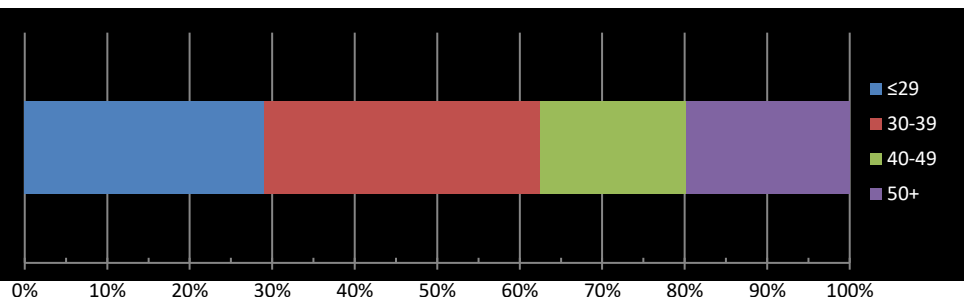

Gender - Current	#	%
Male	2772	82.0%
Female	610	18.0%

Gender - 2016	#	%
Male	2878	82.8%
Female	596	17.2%

Language	#	%
English	1993	58.9%
French	1389	41.1%

Age Breakdown	#	%
≤29	983	29.1%
30-39	1127	33.4%
40-49	599	17.7%
50+	670	19.8%

Breakdown - 2016	#	%
≤29	1073	30.9%
30-39	1104	31.8%
40-49	647	18.6%
50+	648	18.7%

Year to Year Comparison

Renewals	2016	2017
Regular Member	3473	3378
Member at Large	0	0

CoPs Processed	2015	2016	2017	% of 2014
Solo	486	455	429	94%
A CoP	270	236	210	89%
B CoP	175	157	133	85%
C CoP	76	74	68	92%
D CoP	18	17	24	141%