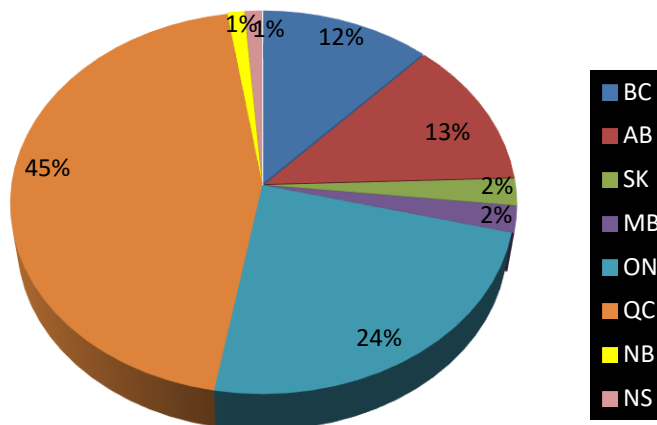

Canadian Sport Parachuting Association Association Canadienne de Parachutisme Sportif

Registered Participant Stats

Province	#	%
BC	396	11.7%
AB	413	12.2%
SK	75	2.2%
MB	74	2.2%
ON	789	23.3%
QC	1482	43.8%
NB	40	1.2%
NS	41	1.2%