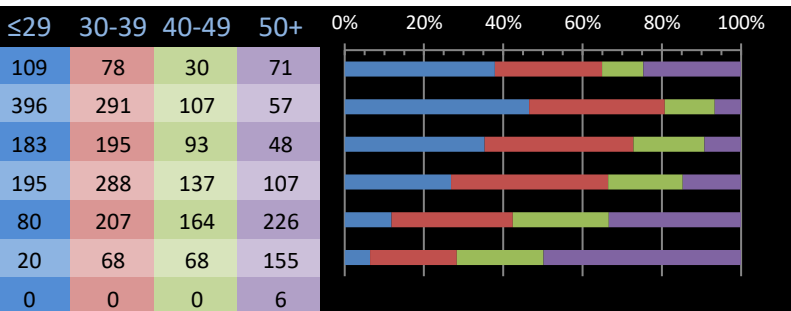

Breakdown - 2016	#	%
≤29	1073	30.9%
30-39	1104	31.8%
40-49	647	18.6%
50+	648	18.7%

Year to Year Comparison

Renewals	2016	2017
Regular Member	3473	3378
Member at Large	0	0

CoPs Processed	2015	2016	2017	% of 2014
Solo	486	455	429	94%
A CoP	270	236	210	89%
B CoP	175	157	133	85%
C CoP	76	74	68	92%
D CoP	18	17	24	141%

Affiliation	Total	% Mem	Avg Mem Yrs
Regular	3283	97.2%	7.6
At Large	0	0.0%	
Life Time	85	2.5%	41.7
Complimentary	10	0.3%	16.3

CoP Breakdown	Total	% Mem	Avg Mem Yrs
No CoP	291	8.6%	6.7
Solo	851	25.2%	2.9
A CoP	519	15.3%	7.3
B CoP	727	21.5%	7.3
C CoP	677	20.0%	13.7
D CoP	311	9.2%	21.6
E CoP	6	0.2%	46.0

CoP Breakdown by Age	Total	≤29	30-39	40-49	50+
No CoP	291	109	78	30	71
Solo	851	396	291	107	57
A CoP	519	183	195	93	48
B CoP	727	195	288	137	107
C CoP	677	80	207	164	226
D CoP	311	20	68	68	155
E CoP	6	0	0	0	6