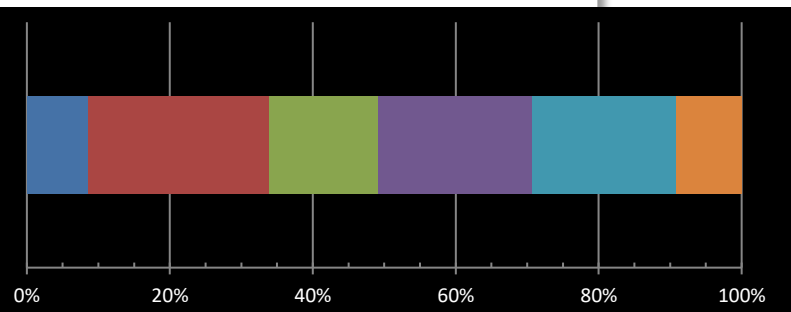

Breakdown - 2016	#	%
≤29	1073	30.9%
30-39	1104	31.8%
40-49	647	18.6%
50+	648	18.7%

Year to Year Comparison

Renewals	2016	2017
Regular Member	3473	3378
Member at Large	0	0

CoPs Processed	2015	2016	2017	% of 2014
Solo	486	455	429	94%
A CoP	270	236	210	89%
B CoP	175	157	133	85%
C CoP	76	74	68	92%
D CoP	18	17	24	141%

Affiliation	Total	% Mem	Avg Mem Yrs
Regular	3283	97.2%	7.6
At Large	0	0.0%	
Life Time	85	2.5%	41.7
Complimentary	10	0.3%	16.3

CoP Breakdown	Total	% Mem	Avg Mem Yrs
No CoP	291	8.6%	6.7
Solo	851	25.2%	2.9
A CoP	519	15.3%	7.3
B CoP	727	21.5%	7.3
C CoP	677	20.0%	13.7
D CoP	311	9.2%	21.6
E CoP	6	0.2%	46.0