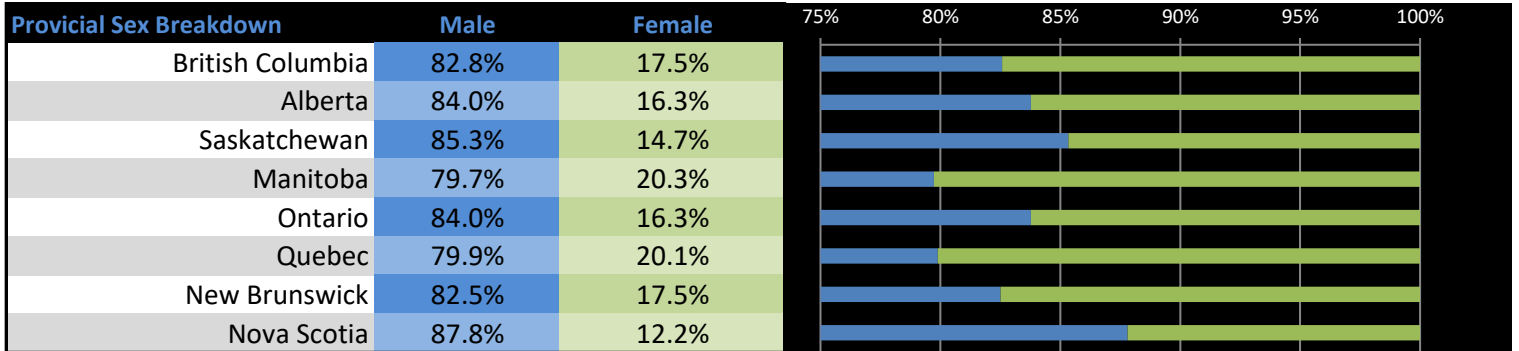

Canadian Sport Parachuting Association
Association Canadienne de Parachutisme Sportif

As of February 05, 2018

Registered Participant Stats

Provincial Age Breakdown	≤29	30-39	40-49	50+	Avg Age
British Columbia	98	148	55	112	40.9
Alberta	117	184	59	79	38.0
Saskatchewan	17	23	16	21	40.2
Manitoba	13	26	5	31	43.6
Ontario	212	271	156	177	39.3
Quebec	495	551	279	193	35.8
New Brunswick	8	4	9	19	46.5
Nova Scotia	9	17	6	10	39.6

Provincial Age Breakdown	≤29	30-39	40-49	50+
British Columbia	24.8%	37.5%	13.9%	28.4%
Alberta	28.4%	44.7%	14.3%	19.2%
Saskatchewan	22.7%	30.7%	21.3%	28.0%
Manitoba	17.6%	35.1%	6.8%	41.9%
Ontario	26.9%	34.4%	19.8%	22.5%
Quebec	33.4%	37.2%	18.8%	13.0%
New Brunswick	20.0%	10.0%	22.5%	47.5%
Nova Scotia	22.0%	41.5%	14.6%	24.4%

Gender Age Breakdown	Male	Female	% Male	% Female
≤29	765	218	77.8%	22.2%
30-39	898	229	79.7%	20.3%
40-49	507	92	84.6%	15.4%
50+	599	71	89.4%	10.6%