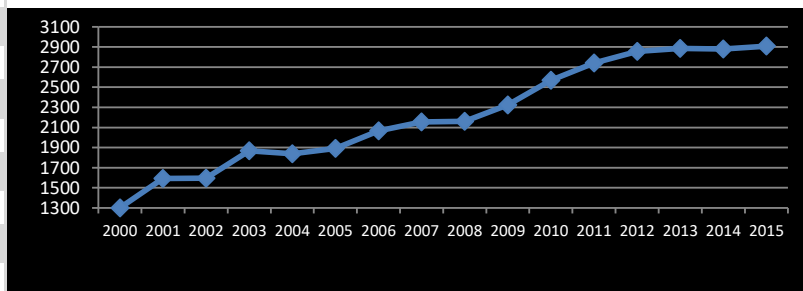

Registered Participant - Male Stats

Total Males	2772	82%

Language		% Mem
English	1666	49.3%
French	1106	32.7%

Male Age Breakdown		% age group
≤29	765	77.8%
30-39	898	79.7%
40-49	507	84.6%
50+	599	89.4%

Male CoP Breakdown		% total CoP
No CoP	241	82.8%
Solo	695	81.7%
A CoP	443	85.4%
B CoP	569	78.3%
C CoP	544	80.4%
D CoP	274	88.1%
E CoP	6	100.0%

Male Ratings Breakdown		% of Rated
C1	425	85%
C2	251	85%
JM	189	89%
GCI	213	52%
SSI	160	79%
SSE	112	86%
PFF	137	90%
Active EJR	362	93%
Rigger A	124	87%
Rigger B	16	100%
Rigger C	126	12600%

Judge Ratings Breakdown		% of Rated
QE	0	0.0%
Provincial	11	64.7%
National	3	27.3%
International	2	25.0%

Male Affiliation since 2000		
2000	1301	+/-
2001	1594	22.5%
2002	1597	0.2%
2003	1868	17.0%
2004	1839	-1.6%
2005	1893	2.9%
2006	2066	9.1%
2007	2156	4.4%
2008	2161	0.2%
2009	2323	7.5%
2010	2569	10.6%
2011	2742	6.7%
2012	2857	4.2%
2013	2885	1.0%
2014	2880	-0.2%
2015	2908	1.0%
2016	2878	-1.0%
2017	2772	-4.7%

Prov Male Breakdown		Avg Yrs	Avg Age
British Columbia	327	10.9	41.8
Alberta	346	9.3	38.5
Saskatchewan	64	11.0	40.8
Manitoba	59	10.4	44.2
Ontario	661	9.4	39.9
Quebec	1184	7.3	36.5
New Brunswick	33	17.8	47.6
Nova Scotia	36	11.1	40.0