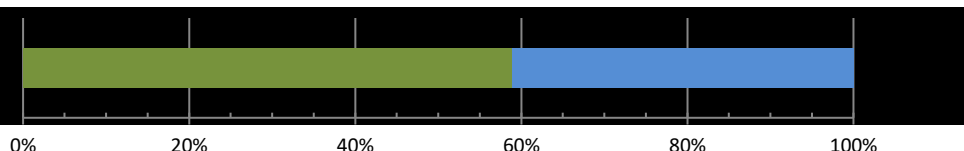

Language	#	%
English	1993	58.9%
French	1389	41.1%