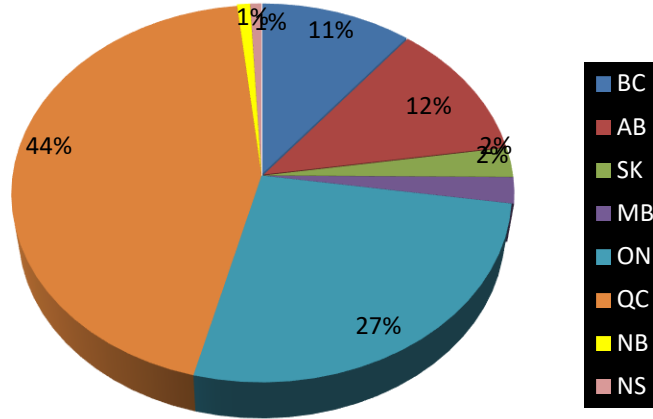

Canadian Sport Parachuting Association Association Canadienne de Parachutisme Sportif

Registered Participant Stats

Province	#	%
BC	336	10.5%
AB	373	11.6%
SK	79	2.5%
MB	70	2.2%
ON	835	26.1%
QC	1389	43.4%
NB	29	0.9%
NS	25	0.8%