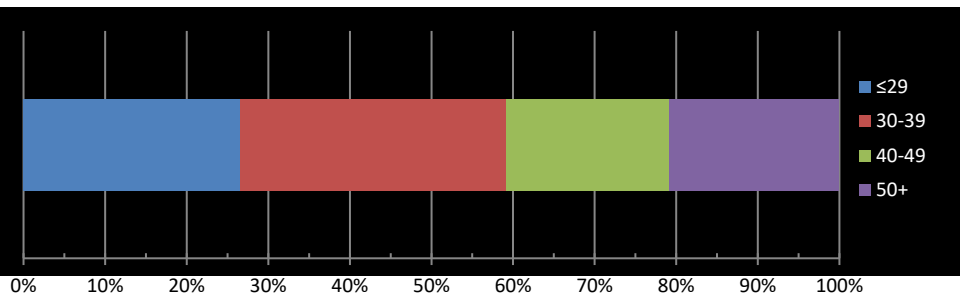

Gender - Current	#	%
Male	2647	82.6%
Female	556	17.4%

Gender - 2017	#	%
Male	2772	82.0%
Female	610	18.0%

Language	#	%
English	1918	59.9%
French	1286	40.1%

Age Breakdown	#	%
≤29	850	26.6%
30-39	1042	32.6%
40-49	640	20.0%
50+	666	20.8%

Breakdown - 2017	#	%
≤29	983	29.1%
30-39	1127	33.4%
40-49	599	17.7%
50+	670	19.8%

Year to Year Comparison

Renewals	2018	2019
Regular Member	3186	3194
Member at Large	0	0

CoPs Processed	2017	2018	2019	% of 2017
Solo	429	384	458	119%
A CoP	210	194	237	122%
B CoP	133	133	157	118%
C CoP	68	71	62	87%
D CoP	24	14	11	79%