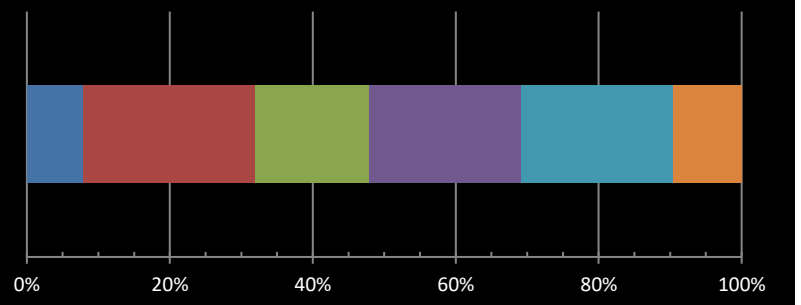

CoP Breakdown	Total	% Mem	Avg Mem Yrs
No CoP	253	7.9%	7.5
Solo	771	24.0%	2.9
A CoP	511	15.9%	7.8
B CoP	676	21.1%	7.8
C CoP	684	21.3%	13.9
D CoP	305	9.5%	22.4
E CoP	6	0.2%	48.0