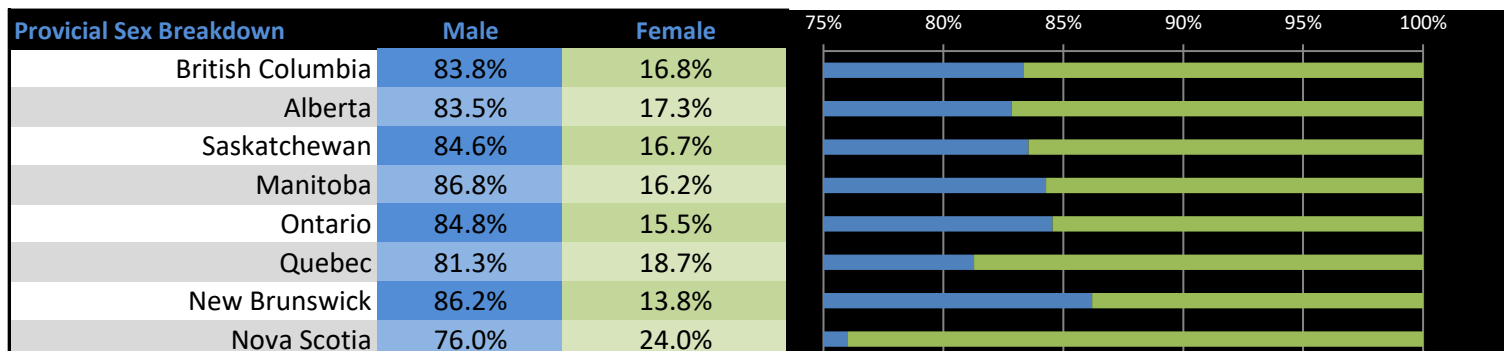

Canadian Sport Parachuting Association Association Canadienne de Parachutisme Sportif

Registered Participant Stats

Provincial Age Breakdown	≤29	30-39	40-49	50+	Avg Age
British Columbia	65	118	53	113	43.2
Alberta	70	157	72	86	40.5
Saskatchewan	16	23	20	21	40.9
Manitoba	20	21	8	26	42.6
Ontario	210	310	162	183	39.6
Quebec	447	508	305	188	36.4
New Brunswick	4	3	3	20	51.1
Nova Scotia	7	6	5	8	42.2

Provincial Age Breakdown	≤29	30-39	40-49	50+
British Columbia	19.5%	35.3%	15.9%	33.8%
Alberta	18.9%	42.4%	19.5%	23.2%
Saskatchewan	20.5%	29.5%	25.6%	26.9%
Manitoba	29.4%	30.9%	11.8%	38.2%
Ontario	25.2%	37.2%	19.4%	22.0%
Quebec	32.2%	36.6%	22.0%	13.5%
New Brunswick	13.8%	10.3%	10.3%	69.0%
Nova Scotia	28.0%	24.0%	20.0%	32.0%

Gender Age Breakdown	Male	Female	% Male	% Female
≤29	672	178	79.1%	20.9%
30-39	844	198	81.0%	19.0%
40-49	539	101	84.2%	15.8%
50+	587	79	88.1%	11.9%