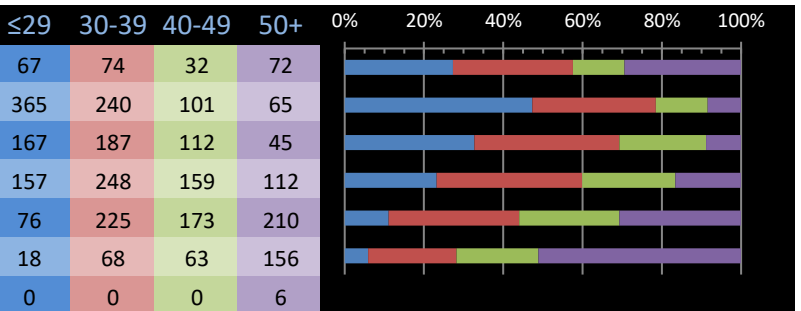

Registered Participants Stats

Affiliation	Total	% Mem	Avg Mem Yrs
Regular	3104	97.2%	8.0
At Large	0	0.0%	
Life Time	82	2.6%	43.4
Complimentary	8	0.3%	24.8

CoP Breakdown	Total	% Mem	Avg Mem Yrs
No CoP	253	7.9%	7.5
Solo	771	24.0%	2.9
A CoP	511	15.9%	7.8
B CoP	676	21.1%	7.8
C CoP	684	21.3%	13.9
D CoP	305	9.5%	22.4
E CoP	6	0.2%	48.0

CoP Breakdown by Age	Total	≤29	30-39	40-49	50+
No CoP	253	67	74	32	72
Solo	771	365	240	101	65
A CoP	511	167	187	112	45
B CoP	676	157	248	159	112
C CoP	684	76	225	173	210
D CoP	305	18	68	63	156
E CoP	6	0	0	0	6