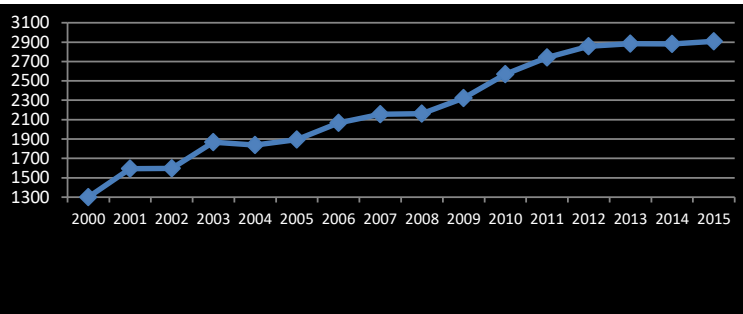

Registered Participant - Male Stats

Total Males	2647	83%

Language		% Mem
English	1616	50.5%
French	1031	32.2%

Male Age Breakdown		% age group
≤29	672	79.1%
30-39	844	81.0%
40-49	539	84.2%
50+	587	88.1%

Male CoP Breakdown		% total CoP
No CoP	211	83.4%
Solo	645	83.7%
A CoP	433	84.7%
B CoP	533	78.8%
C CoP	553	80.8%
D CoP	266	87.2%
E CoP	6	100.0%

Male Ratings Breakdown		% of Rated
C1	545	84%
C2	304	84%
JM	228	88%
GCI	259	52%
SSI	159	82%
SSE	126	86%
PFF	162	90%
Active EJR	249	94%
Rigger A	122	85%
Rigger B	18	95%
Rigger C	159	15900%

Judge Ratings Breakdown		% of Rated
QE	0	0.0%
Provincial	0	0.0%
National	1	11.1%
International	0	0.0%

Male Affiliation since 2000		
2000	1301	+/-
2001	1594	22.5%
2002	1597	0.2%
2003	1868	17.0%
2004	1839	-1.6%
2005	1893	2.9%
2006	2066	9.1%
2007	2156	4.4%
2008	2161	0.2%
2009	2323	7.5%
2010	2569	10.6%
2011	2742	6.7%
2012	2857	4.2%
2013	2885	1.0%
2014	2880	-0.2%
2015	2908	1.0%
2016	2878	-1.0%
2017	2772	-3.7%
2018	2608	-10.3%
Total change since 2000 : 200.5%		

Prov Male Breakdown		Avg Yrs	Avg Age
British Columbia	280	12.6	44.0
Alberta	309	10.7	41.1
Saskatchewan	66	11.8	41.7
Manitoba	59	10.0	42.3
Ontario	706	9.1	39.9
Quebec	1129	7.5	37.0
New Brunswick	25	20.9	52.7
Nova Scotia	19	14.9	42.7