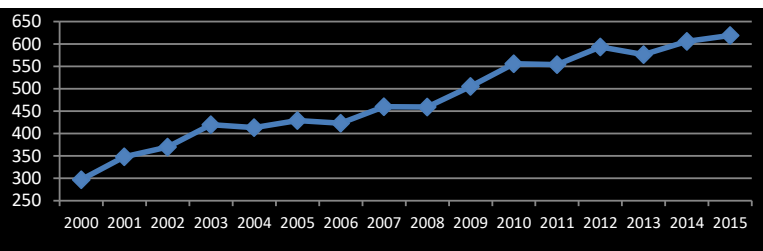

Registered Participant - Female Stats

Total Females	556	17%

Language		% Mem
English	301	9.4%
French	255	8.0%

Female Age Breakdown		% age group
≤29	178	20.9%
30-39	198	19.0%
40-49	101	15.8%
50+	79	11.9%

Female CoP Breakdown		% total CoP
No CoP	39	15.4%
Solo	126	16.3%
A CoP	78	15.3%
B CoP	143	21.2%
C CoP	131	19.2%
D CoP	39	12.8%
E CoP	0	0.0%

Female Affiliation since 2000		
2000	297	+/-
2001	348	17.2%
2002	370	6.3%
2003	420	13.5%
2004	413	-1.7%
2005	429	3.9%
2006	423	-1.4%
2007	460	8.7%
2008	459	-0.2%
2009	505	10.0%
2010	556	10.1%
2011	554	-0.4%
2012	593	7.0%
2013	576	-2.9%
2014	606	5.2%
2015	619	2.1%
2016	596	-3.7%
2017	610	2.3%
2018	579	-6.5%
Total change since 2000: 194.9%		

Female Ratings Breakdown		% of Rated
C1	106	16%
C2	59	16%
JM	28	11%
GCI	41	8%
SSI	34	18%
SSE	19	13%
PFF	19	10%
Active EJR	15	6%
Rigger A	22	15%
Rigger B	1	5%
Rigger C	0	0%

Judge Ratings Breakdown		% of Rated
QE	0	0.0%
Provincial	0	0.0%
National	5	55.6%
International	0	0.0%

Prov Female Breakdown		Avg Yrs	Avg Age
British Columbia	56	8.5	39.3
Alberta	64	9.8	37.6
Saskatchewan	13	5.9	37.0
Manitoba	11	8.6	44.5
Ontario	129	7.6	38.2
Quebec	260	6.2	33.7
New Brunswick	4	9.3	41.0
Nova Scotia	6	10.5	40.5