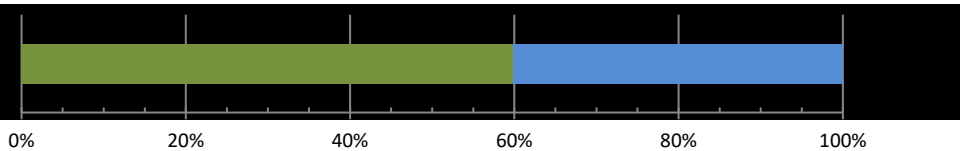

Language	#	%
English	1918	59.9%
French	1286	40.1%