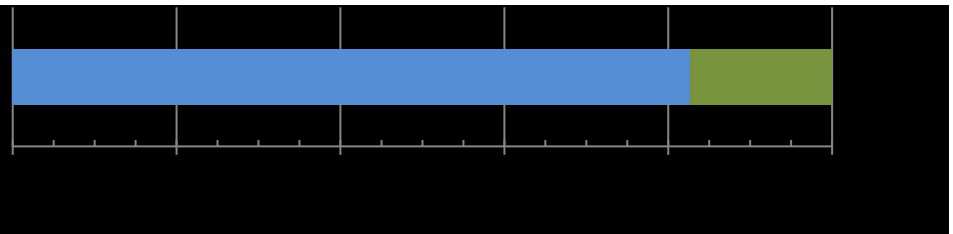

Gender - Current	#	%
Male	2647	82.6%
Female	556	17.4%

Gender - 2017	#	%
Male	2772	82.0%
Female	610	18.0%